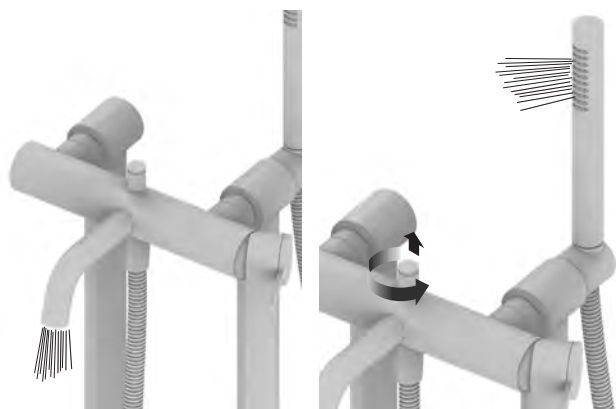

Deviatore / Diverter