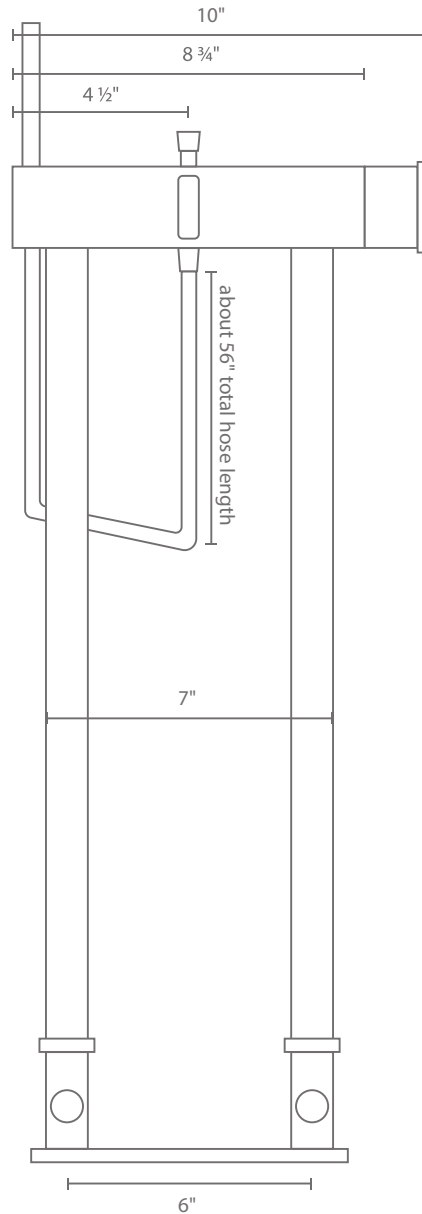

FIORA

Roman Deck Faucet

AF8500128

FRONT VIEW

SIDE VIEW

DESCRIPTION

- Floor Standing Tub Filler
- Metal Hose
- Two Handle Options
- Hand Shower

DIMENSIONS

- Width: 10"
- Depth: 10 3/8"
- Height: 44 3/8"

AVAILABLE FINISHES

- CH - Chrome
- MB - Matte Black

HANDLE OPTIONS

- Round (ZI)
- Lever

Installazione / Installation

7

Installazione / Installation