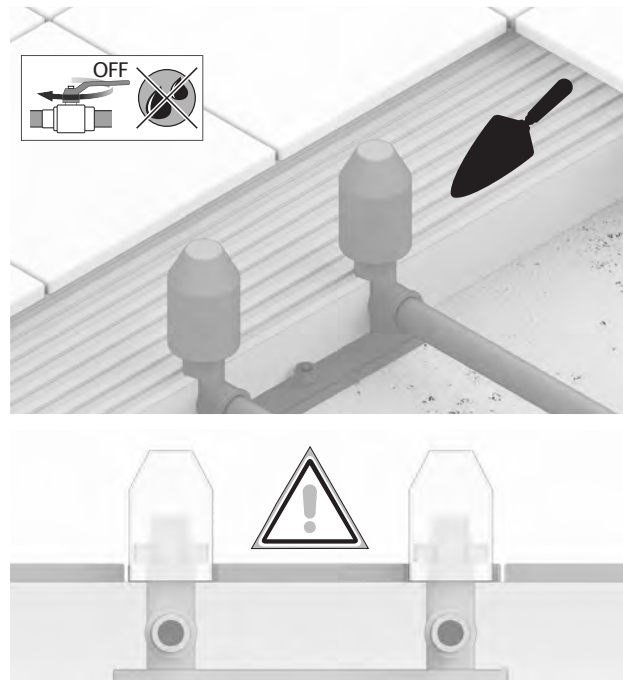

FIORA

Roman Deck Faucet

AF8500128

FRONT VIEW

SIDE VIEW

DESCRIPTION

- Floor Standing Tub Filler
- Metal Hose
- Two Handle Options
- Hand Shower

DIMENSIONS

Non inclusi - Not Included

Installazione / Installation

1

Installazione / Installation

2

Installazione / Installation

3

Installazione / Installation