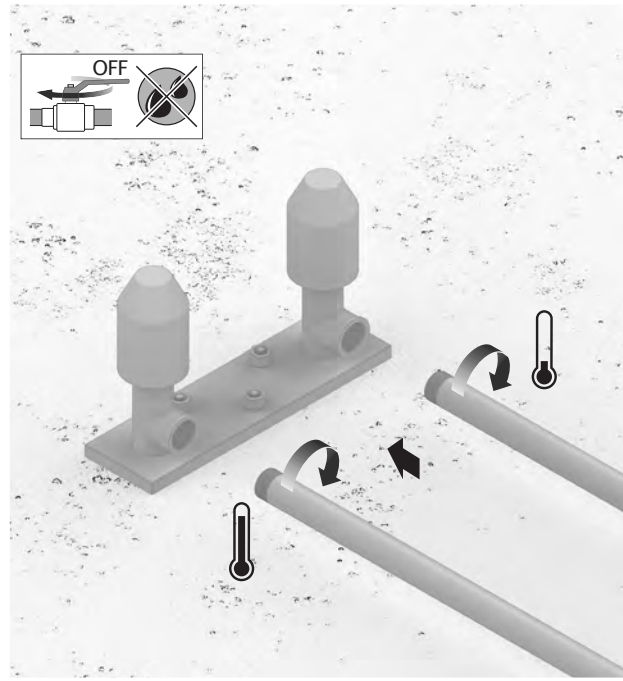

Installazione / Installation

2