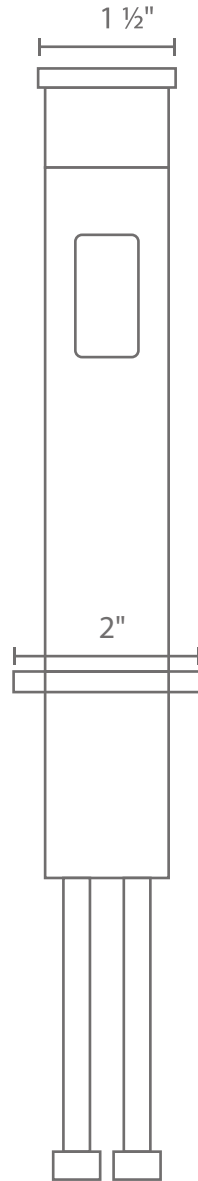

FIORA

Single Hole Faucet

AF85003

FRONT VIEW

SIDE VIEW

DESCRIPTION

- Lavatory Bathroom Faucet
- Two Handle Options

DIMENSIONS

- Width: 1 1/2"
- Depth: 5 3/4"
- Height: 8 5/8"

AVAILABLE FINISHES

- CH - Chrome
- MB - Matte Black

HANDLE OPTIONS

- Round (ZI)
- Lever

Scarico / Waste

Scarico / Waste

Cartuccia / Cartridge