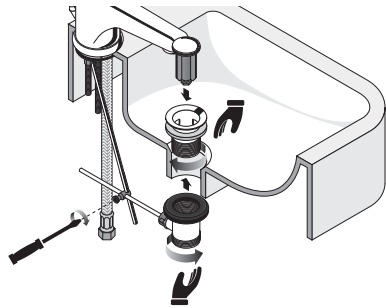

FIORA

Single Hole Faucet

AF85003

FRONT VIEW

SIDE VIEW

DESCRIPTION

- Lavatory Bathroom Faucet
- Two Handle Options

DIMENSIONS

- Width: 1 1/2"
- Depth: 5 3/4"
- Height: 8 5/8"

AVAILABLE FINISHES

- CH - Chrome
- MB - Matte Black

HANDLE OPTIONS

- Round (ZI)
- Lever

Scarico / Waste

Scarico / Waste

Cartuccia / Cartridge