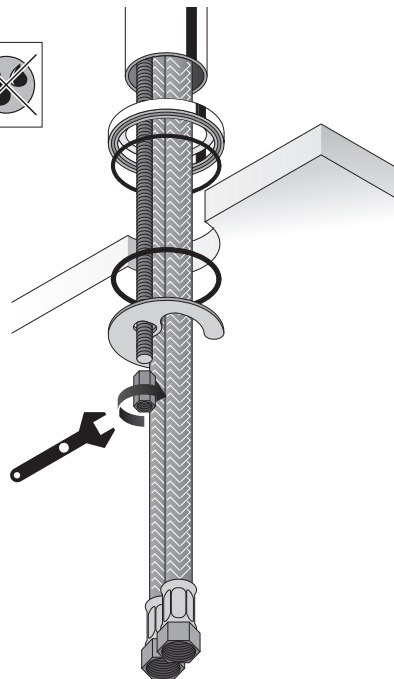

FIORA

Single Hole Faucet

AF85003

FRONT VIEW

SIDE VIEW

DESCRIPTION

- Lavatory Bathroom Faucet
- Two Handle Options

DIMENSIONS

Temperature - Degree

Non inclusi - Not included

Installazione / Installation

A 1

Installazione / Installation

B 1

Installazione / Installation

C 1