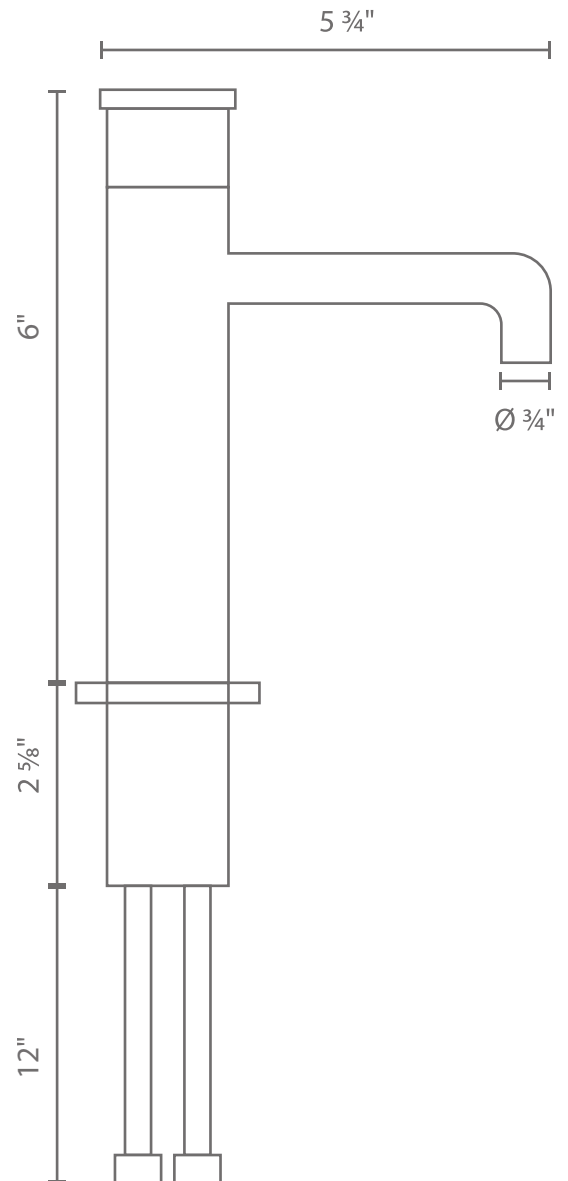

FIORA

Single Hole Faucet

AF85003

FRONT VIEW

SIDE VIEW

DESCRIPTION

- Lavatory Bathroom Faucet
- Two Handle Options

DIMENSIONS

- Width: 1 1/2"
- Depth: 5 3/4"
- Height: 8 5/8"

AVAILABLE FINISHES

- CH - Chrome
- MB - Matte Black

HANDLE OPTIONS

- Round (ZI)
- Lever

Scarico / Waste

Scarico / Waste

Cartuccia / Cartridge