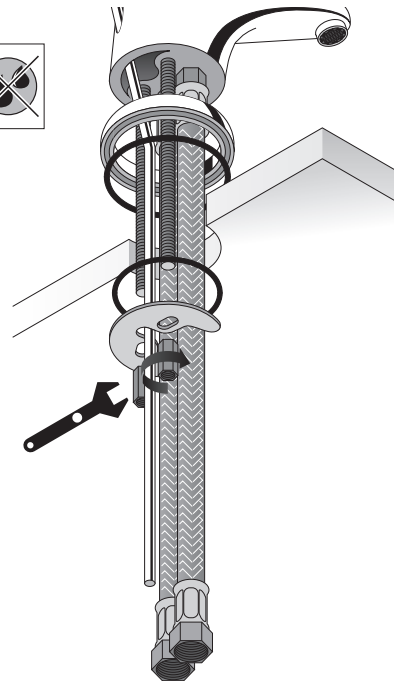

FIORA

Single Hole Faucet

AF85003

FRONT VIEW

SIDE VIEW

DESCRIPTION

- Lavatory Bathroom Faucet
- Two Handle Options

DIMENSIONS

Temperature - Degree

Non inclusi - Not included

Installazione / Installation

A 1

Installazione / Installation

B 1

Installazione / Installation

C 1