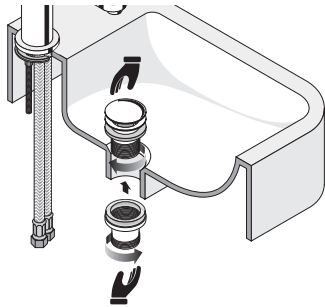

FIORA

Single Hole Faucet

AF85003

FRONT VIEW

SIDE VIEW

DESCRIPTION

- Lavatory Bathroom Faucet
- Two Handle Options

DIMENSIONS

- Width: 1 1/2"
- Depth: 5 3/4"
- Height: 8 5/8"

AVAILABLE FINISHES

- CH - Chrome
- MB - Matte Black

HANDLE OPTIONS

- Round (ZI)
- Lever

Scarico / Waste

Scarico / Waste

Cartuccia / Cartridge