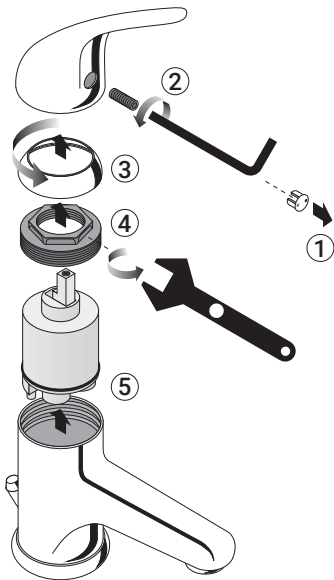

FIORA

Single Hole Faucet

AF85003

FRONT VIEW

SIDE VIEW

DESCRIPTION

- Lavatory Bathroom Faucet
- Two Handle Options

DIMENSIONS

- Width: 1 1/2"
- Depth: 5 3/4"
- Height: 8 5/8"

AVAILABLE FINISHES

- CH - Chrome
- MB - Matte Black

HANDLE OPTIONS

- Round (ZI)
- Lever

Scarico / Waste

Scarico / Waste

Cartuccia / Cartridge