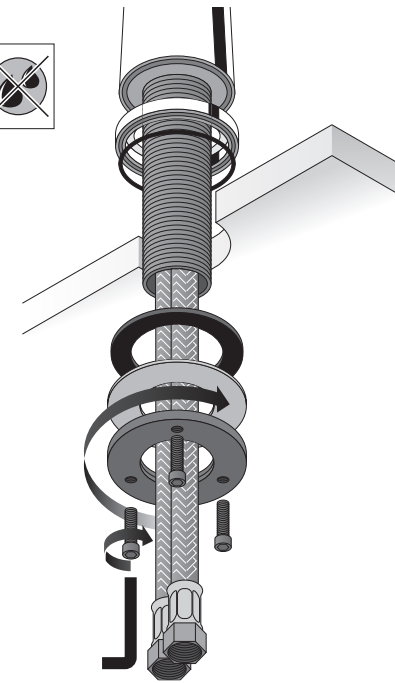

FIORA

Single Hole Faucet

AF85003

FRONT VIEW

SIDE VIEW

DESCRIPTION

- Lavatory Bathroom Faucet
- Two Handle Options

DIMENSIONS

Temperature - Degree

Non inclusi - Not included

Installazione / Installation

A 1

Installazione / Installation

B 1

Installazione / Installation

C 1