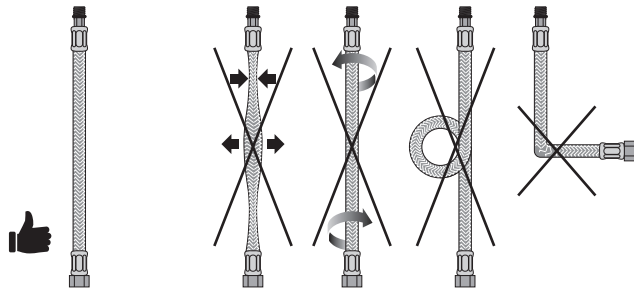

FIORA

Single Hole Faucet

AF85003

FRONT VIEW

SIDE VIEW

DESCRIPTION

- Lavatory Bathroom Faucet
- Two Handle Options

DIMENSIONS

Temperature - Degree

Non inclusi - Not included

Installazione / Installation

A 1

Installazione / Installation

B 1

Installazione / Installation

C 1