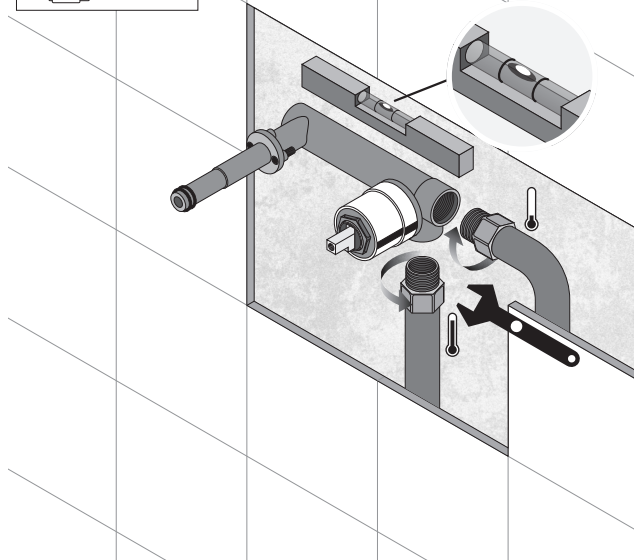

FIORA

Wallmount Faucet

AF85055

FRONT VIEW

SIDE VIEW

DESCRIPTION

- Wallmount Bathroom Faucet
- Two Handle Options

DIMENSIONS

Pressure - BAR

Temperature - Degree

Non inclusi - Not included

Installazione / Installation

1

2

4

3