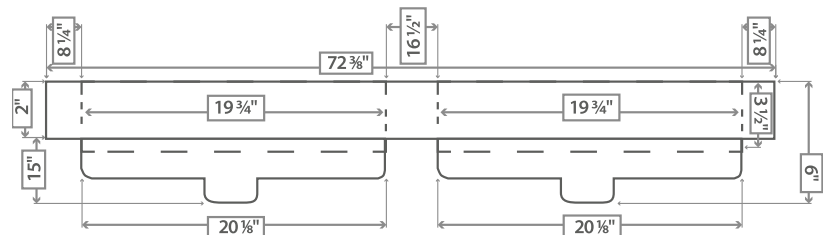

ADDITIONAL NOTES

- Polymer Construction
- 2" Thickness

Dimensions of fixtures are approximate and may vary $\pm 6\text{mm}$ (1/4"). Structure measurements must be verified against the unit to ensure proper fit.

SIDE VIEW

TOP VIEW