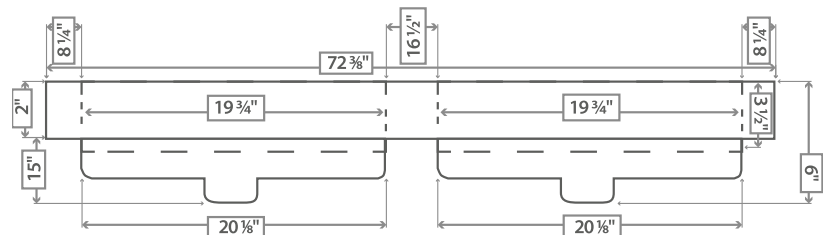

## DIMENSIONS

- Width: 24 1/4"
- Depth: 22"
- Height: 6"

## ADDITIONAL NOTES

- Polymer Construction
- 2" Thickness

Dimensions of fixtures are approximate and may vary  $\pm 6\text{mm}$  (1/4"). Structure measurements must be verified against the unit to ensure proper fit.

SIDE VIEW

TOP VIEW