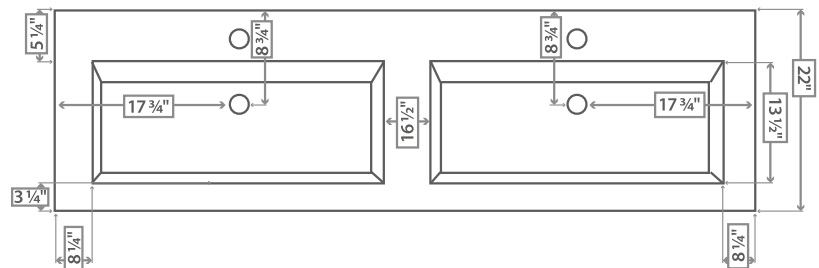

URBAN

Countertop with Sink

AVTURB2522-1-10

DESCRIPTION

- Single Bowl Sink
- Square Shape
- Countertop Sink
- One Hole

DIMENSIONS

- Width: 24 1/4"
- Depth: 22"
- Height: 6"

AVAILABLE FINISHES

- 10: White

ADDITIONAL NOTES

- Polymer Construction
- 2" Thickness

Dimensions of fixtures are approximate and may vary $\pm 6\text{mm}$ (1/4"). Structure measurements must be verified against the unit to ensure proper fit.

SIDE VIEW

TOP VIEW