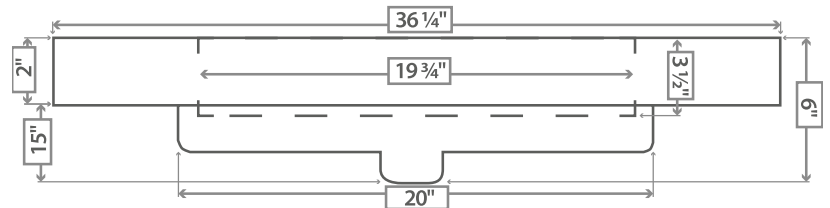

## DIMENSIONS

- Width: 36 1/4"
- Depth: 22"
- Height: 6"

## ADDITIONAL NOTES

- Polymer Construction
- 2" Thickness

Dimensions of fixtures are approximate and may vary  $\pm 6\text{mm}$  (1/4"). Structure measurements must be verified against the unit to ensure proper fit.

SIDE VIEW

TOP VIEW

URBAN

Countertop with Sink

AVTURB4922-1-10

**DESCRIPTION**

- Single Bowl Sink
- Square Shape
- Countertop Sink
- One Hole

**DIMENSIONS**

- Width: 48 1/8"
- Depth: 22"
- Height: 6"

**AVAILABLE FINISHES**

- 10: White

**ADDITIONAL NOTES**

- Polymer Construction
- 2" Thickness

Dimensions of fixtures are approximate and may vary ± 6mm (1/4"). Structure measurements must be verified against the unit to ensure proper fit.