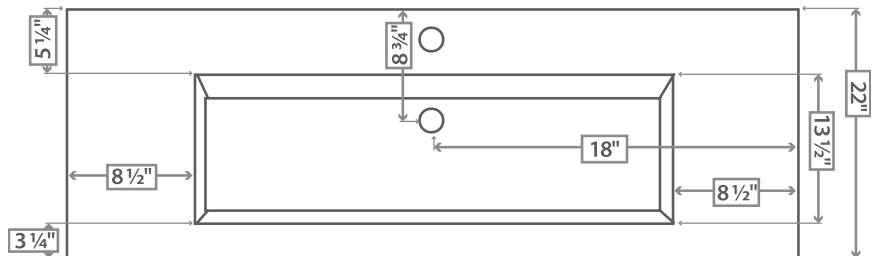

URBAN

Countertop with Sink

AVTURB3722-1-10

DESCRIPTION

- Single Bowl Sink
- Square Shape
- Countertop Sink
- One Hole

DIMENSIONS

- Width: 36 1/4"
- Depth: 22"
- Height: 6"

AVAILABLE FINISHES

- 10: White

ADDITIONAL NOTES

- Polymer Construction
- 2" Thickness

Dimensions of fixtures are approximate and may vary $\pm 6\text{mm}$ (1/4"). Structure measurements must be verified against the unit to ensure proper fit.

SIDE VIEW

TOP VIEW