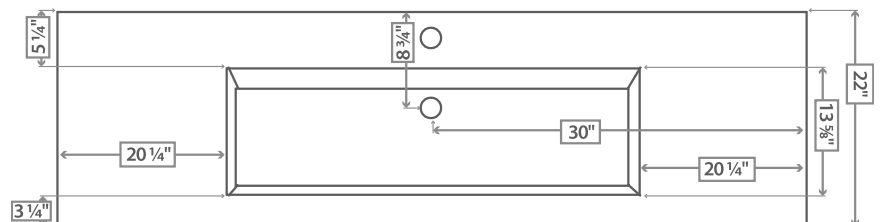

### ADDITIONAL NOTES

- Polymer Construction
- 2" Thickness

Dimensions of fixtures are approximate and may vary  $\pm 6\text{mm}$  (1/4"). Structure measurements must be verified against the unit to ensure proper fit.

SIDE VIEW

TOP VIEW