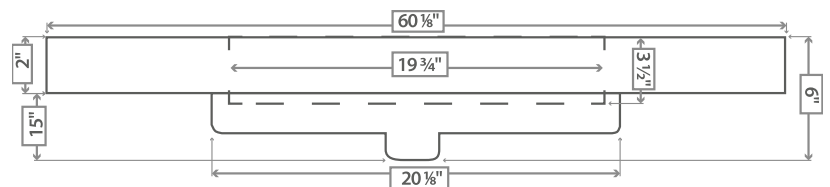

ADDITIONAL NOTES

- Polymer Construction
- 2" Thickness

Dimensions of fixtures are approximate and may vary $\pm 6\text{mm}$ (1/4"). Structure measurements must be verified against the unit to ensure proper fit.

SIDE VIEW

TOP VIEW