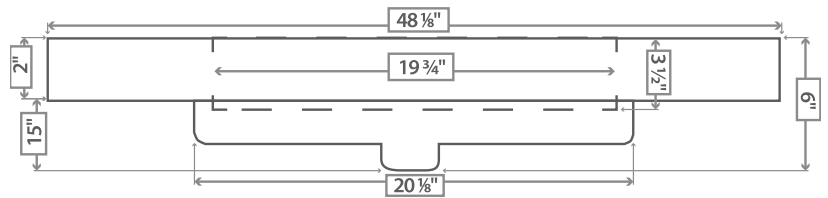

ADDITIONAL NOTES

- Polymer Construction
- 2" Thickness

Dimensions of fixtures are approximate and may vary ± 6mm (1/4"). Structure measurements must be verified against the unit to ensure proper fit.

SIDE VIEW

TOP VIEW