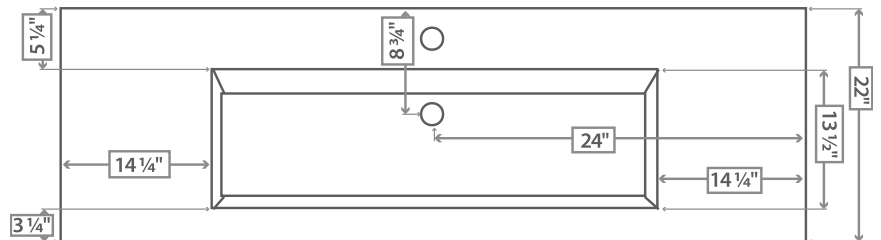

URBAN

Countertop with Sink

AVTURB4922-1-10

DESCRIPTION

- Single Bowl Sink
- Square Shape
- Countertop Sink
- One Hole

DIMENSIONS

- Width: 48 1/8"
- Depth: 22"
- Height: 6"

AVAILABLE FINISHES

- 10: White

ADDITIONAL NOTES

- Polymer Construction
- 2" Thickness

Dimensions of fixtures are approximate and may vary ± 6mm (1/4"). Structure measurements must be verified against the unit to ensure proper fit.

SIDE VIEW

TOP VIEW