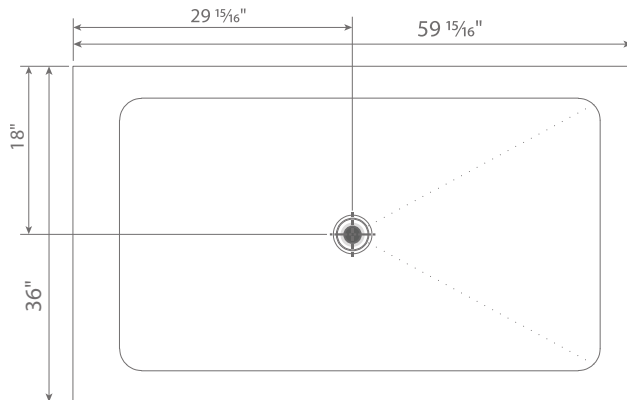

AVAILABLE FINISHES

- Blanco Zeus
- Eternal Saturio

Dimensions of fixtures are approximate and may vary $\pm 6\text{mm}$ (1/4"). Structure measurements must be verified against the unit to ensure proper fit.

TOP VIEW