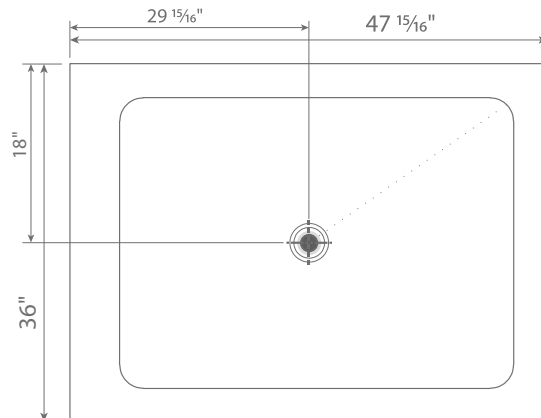

AVAILABLE FINISHES

- Blanco Zeus
- Eternal Saturio

Dimensions of fixtures are approximate and may vary $\pm 6\text{mm}$ (1/4"). Structure measurements must be verified against the unit to ensure proper fit.

TOP VIEW