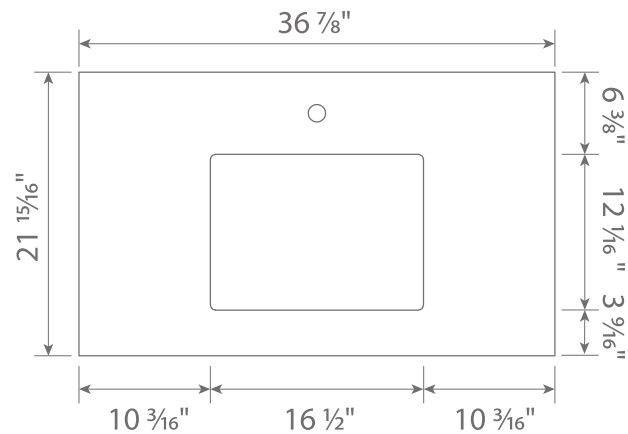

TOP VIEW

EXELIS

Vanity Countertop

AVTEX3722

DESCRIPTION

- Silestone Quartz
- Undermount Sink Installation
- Cutout for Kohler K2882 Vertical
- Single Faucet Hole
- 3cm Thickness
- Straight Edge

DIMENSIONS

- Width: 36 7/8"
- Depth: 21 15/16"
- Height: 1 1/8"

AVAILABLE FINISHES

- Blanco Zeus
- Eternal Saturio

ADDITIONAL NOTES

- Pre-Drilled Hole

Dimensions of fixtures are approximate and may vary \pm 6mm (1/4"). Structure measurements must be verified against the unit to ensure proper fit.

TOP VIEW

EXELIS

Vanity Countertop

AVTEX4922

DESCRIPTION

- Silestone Quartz
- Undermount Sink Installation
- Cutout for Kohler K2882 Vertical
- Single Faucet Hole
- 3cm Thickness
- Straight Edge

DIMENSIONS

- Width: 36 7/8"
- Depth: 21 15/16"
- Height: 1 1/8"

- Width: 60 7/8"
- Depth: 21 15/16"
- Height: 1 1/8"

AVAILABLE FINISHES

- Blanco Zeus
- Eternal Saturio

ADDITIONAL NOTES

- Pre-Drilled Hole

Dimensions of fixtures are approximate and may vary $\pm 6\text{mm}$ (1/4"). Structure measurements must be verified against the unit to ensure proper fit.