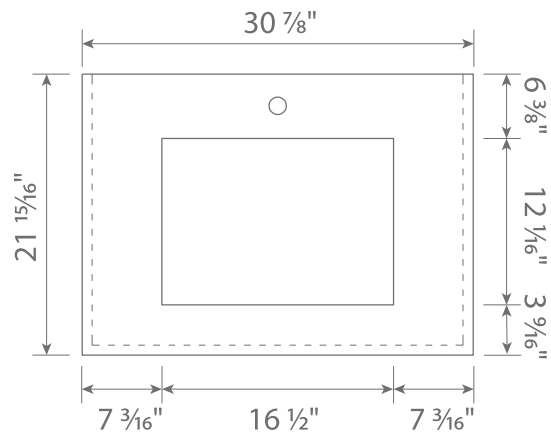

TOP VIEW

EXELIS

Vanity Countertop

AVTEX3122

DESCRIPTION

- Silestone Quartz
- Undermount Sink Installation
- Cutout for Kohler K2882 Vertical
- Single Faucet Hole
- 3cm Thickness
- Straight Edge

DIMENSIONS

- Width: 30 7/8"
- Depth: 21 15/16"
- Height: 1 1/8"

AVAILABLE FINISHES

- Blanco Zeus
- Eternal Saturio

ADDITIONAL NOTES

- Pre-Drilled Hole

Dimensions of fixtures are approximate and may vary $\pm 6\text{mm}$ (1/4"). Structure measurements must be verified against the unit to ensure proper fit.

TOP VIEW

EXELIS

Vanity Countertop

AVTEX3722

DESCRIPTION

- Silestone Quartz
- Undermount Sink Installation
- Cutout for Kohler K2882 Vertical
- Single Faucet Hole
- 3cm Thickness
- Straight Edge

DIMENSIONS

- Width: 36 7/8"
- Depth: 21 15/16"
- Height: 1 1/8"

- Width: 60 7/8"
- Depth: 21 15/16"
- Height: 1 1/8"

AVAILABLE FINISHES

- Blanco Zeus
- Eternal Saturio

ADDITIONAL NOTES

- Pre-Drilled Hole

Dimensions of fixtures are approximate and may vary $\pm 6\text{mm}$ (1/4"). Structure measurements must be verified against the unit to ensure proper fit.