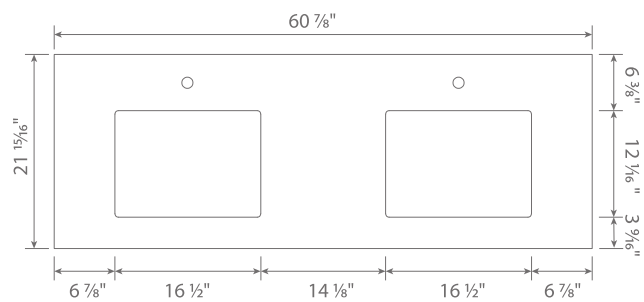

ADDITIONAL NOTES

- Pre-Drilled Hole

Dimensions of fixtures are approximate and may vary $\pm 6\text{mm}$ (1/4"). Structure measurements must be verified against the unit to ensure proper fit.

TOP VIEW