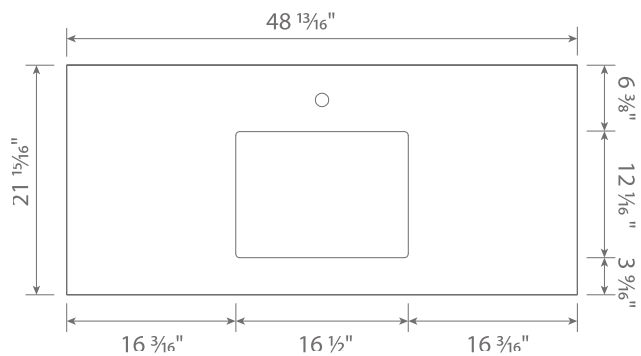

TOP VIEW

EXELIS

Vanity Countertop

AVTEX4922

DESCRIPTION

- Silestone Quartz
- Undermount Sink Installation
- Cutout for Kohler K2882 Vertical
- Single Faucet Hole
- 3cm Thickness
- Straight Edge

DIMENSIONS

- Width: 36 7/8"
- Depth: 21 15/16"
- Height: 1 1/8"

AVAILABLE FINISHES

- Blanco Zeus
- Eternal Saturio

ADDITIONAL NOTES

- Pre-Drilled Hole

Dimensions of fixtures are approximate and may vary \pm 6mm (1/4"). Structure measurements must be verified against the unit to ensure proper fit.

TOP VIEW

EXELIS

Vanity Countertop

AVTEX6122

DESCRIPTION

- Silestone Quartz
- Undermount Sink Installation
- Cutout for Kohler K2882 Vertical
- Single Faucet Hole
- 3cm Thickness
- Straight Edge

DIMENSIONS

- Width: 60 7/8"
- Depth: 21 15/16"
- Height: 1 1/8"

- Width: 60 7/8"
- Depth: 21 15/16"
- Height: 1 1/8"

AVAILABLE FINISHES

- Blanco Zeus
- Eternal Saturio

ADDITIONAL NOTES

- Pre-Drilled Hole

Dimensions of fixtures are approximate and may vary $\pm 6\text{mm}$ (1/4"). Structure measurements must be verified against the unit to ensure proper fit.