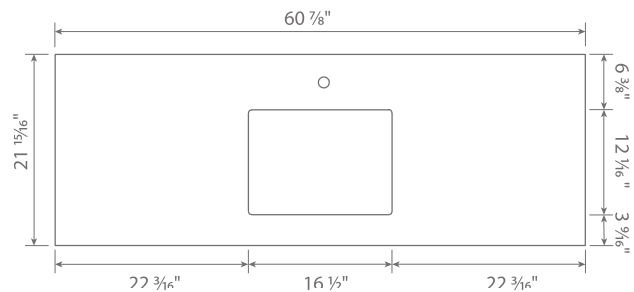

ADDITIONAL NOTES

- Pre-Drilled Hole

Dimensions of fixtures are approximate and may vary $\pm 6\text{mm}$ (1/4"). Structure measurements must be verified against the unit to ensure proper fit.

TOP VIEW