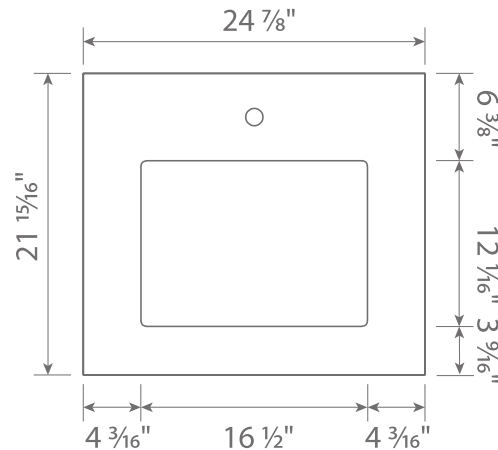

EXELIS

Vanity Countertop

AVTEX2522

DESCRIPTION

- Silestone Quartz
- Undermount Sink Installation
- Cutout for Kohler K2882 Vertical
- Single Faucet Hole
- 3cm Thickness
- Straight Edge

DIMENSIONS

- Width: 24 7/8"
- Depth: 21 15/16"
- Height: 1 1/8"

AVAILABLE FINISHES

- Blanco Zeus
- Eternal Saturio

ADDITIONAL NOTES

- Pre-Drilled Hole

Dimensions of fixtures are approximate and may vary $\pm 6\text{mm}$ (1/4"). Structure measurements must be verified against the unit to ensure proper fit.

TOP VIEW

EXELIS

Vanity Countertop

AVTEX3122

DESCRIPTION

- Silestone Quartz
- Undermount Sink Installation
- Cutout for Kohler K2882 Vertical
- Single Faucet Hole
- 3cm Thickness
- Straight Edge

DIMENSIONS

- Width: 30 7/8"
- Depth: 21 15/16"
- Height: 1 1/8"

- Width: 60 7/8"
- Depth: 21 15/16"
- Height: 1 1/8"

AVAILABLE FINISHES

- Blanco Zeus
- Eternal Saturio

ADDITIONAL NOTES

- Pre-Drilled Hole

Dimensions of fixtures are approximate and may vary $\pm 6\text{mm}$ (1/4"). Structure measurements must be verified against the unit to ensure proper fit.