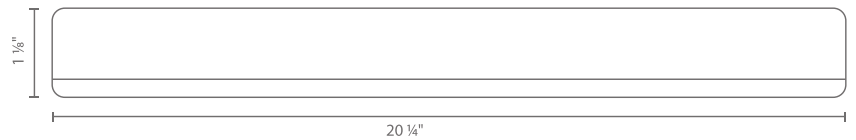

ADDITIONAL NOTES

- Includes all mounting hardware & Glass Shelf

FRONT VIEW

SIDE VIEW