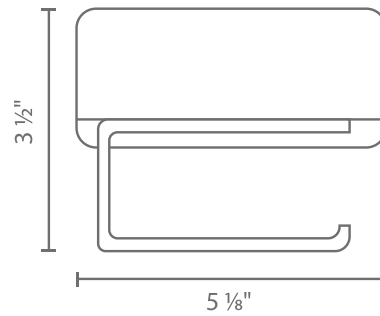

ADDITIONAL NOTES

- Includes all mounting hardware

FRONT VIEW