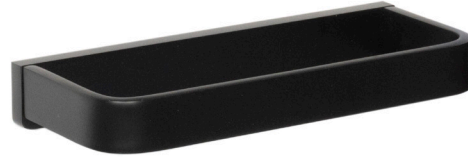

956 SERIES

Bathroom Accessory

AA95602

#### DESCRIPTION

- Modern, Bathroom Accessory
- Towel Ring
- Solid Brass Construction
- Available in 2 Finishes
- Easy Installation

#### DIMENSIONS

- Width: 7 7/8"
- Depth: 3 1/4"
- Height: 1 1/8"

#### AVAILABLE FINISHES

- CH - Chrome
- MB - Matte Black