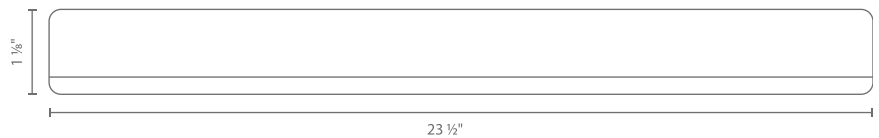

956 SERIES

Bathroom Accessory

AA95601

DESCRIPTION

- Modern, Bathroom Accessory
- Single Tower Bar
- Solid Brass Construction
- Available in 2 Finishes
- Easy Installation

DIMENSIONS

- Width: 23 1/2"
- Depth: 3 1/4"
- Height: 1 1/8"

AVAILABLE FINISHES

- CH - Chrome
- MB - Matte Black

ADDITIONAL NOTES

- Includes all mounting hardware

FRONT VIEW

SIDE VIEW